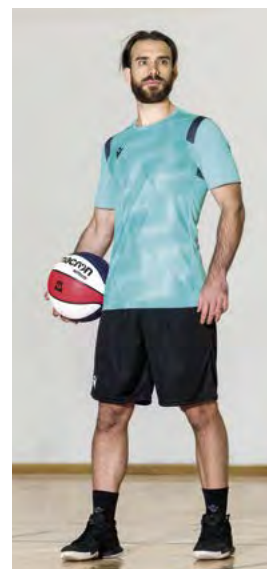

- 50 NITRATE BALL

X500 REVERSIBLE SET

RIGEL HERO SHIRT
CURIUM SHORTS

RODDERS SHIRT
CURIUM SHORTS

RAJA SET

F400 REVERSIBLE SET

DEVA SHIRT
OXIDE HERO SHORTS

FREON SHIRT
THORIUM SHORTS