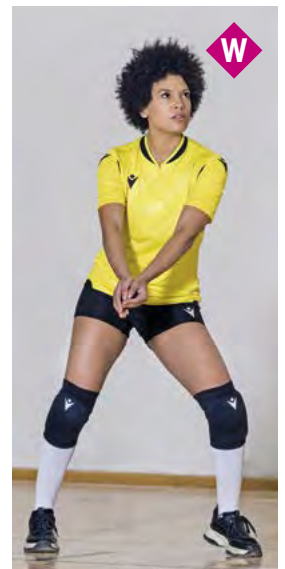

ALYA SHIRT
OSMIUM HERO SHORTS